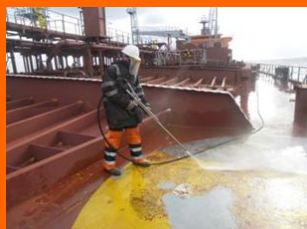

### CA12-250

High pressure quick disconnecting coupling.

Single barrel lance with Rotating nozzle.

High pressure extension hose with quick disconnecting coupling.

Drain cleaning nozzle.

Chemical injector.

Model:	W.P. (Bar/PSI):	Flow (LPM/GPM):	Drive:	Motor (Hp/Kw):	Air Supply (CFM/M³HR)	Protection:
CA12-250	250 / 3650	18 / 4.76	Air Motor	12.80 / 9.5	200 / 324	Atex II cat.2G&D T5
Dimensions (L x W x H): 800 x 400 x 800mm, Weight: 67Kgs						

# DEN-JET WATER BLASTERS ON BOARD MAINTENANCE

Blasting - Rotating Nozzle

CE20 Series

CEX20 Series

- ATEX compliant EEx equipped Units for Zone II use.

Surface Blasting

**Den-Jet**  
... there is  
no  
**Substitute**